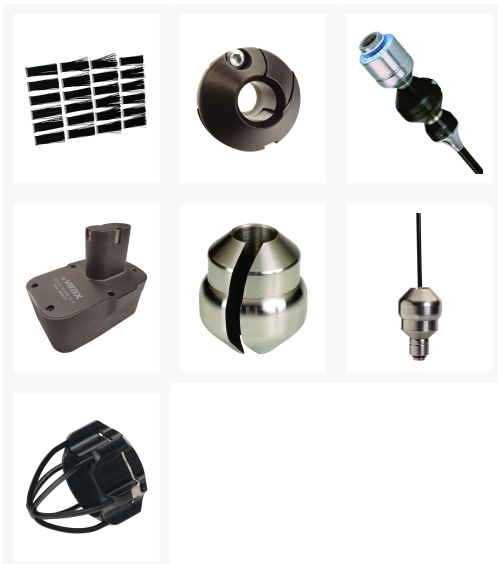

Extension for centre guide:

(ref. 294033) composed of a 7 cm tube and a 2nd 150 mm centre guide with brushes. Enables the head to be stabilised and improved guidance in pipes with diameters of over 120 mm. *Only works in conjunction with camera heads Ø26 mm and with the centre guide ref. 294021.

Guide ring with protection:

(ref. 294031) enables the 26 mm Ø head to be protected from impact and acts as a centre guide 50 mm Ø.

7" screen solar protection:

(ref. 294034) reduces glare on the VISIOVAL's 7" monitor. For optimum visibility event outdoors.

Protection cage:

(ref. 294041) protects the plastic dome of the 40 mm Ø head against shock and scratches.

Centring device with rollers:

(ref. 294042) improved 40 mm Ø centring and guiding for inspections in 100-150 mm Ø.

Kit of 10 plastic domes:

(ref. 294043) allows replacing the plastic dome of the 40 mm Ø head when scratched or damaged.

References

Skü	Description	Mini Visioval®	Visioval®	kg
294021	Ø 150 mm 6" centre guide	-	ok	0,120
294022	24 Spare brushes for 294021	-	ok	0,050
294023	Elbow guide	-	ok	0,020
294027	Battery for Visioval®	-	ok	0,550
294028	Weights for chimney	-	ok	0,720
294031	Guide ring with protection	-	ok	0,020
294033	Extension for centre guide *	-	ok	0,150
294034	Protection solaire d'écran 7"	-	ok	0,100
294041	Protection cage	-	ok	0,100
294042	Centering device with rollers	-	ok	0,075
294043	Kit of 10 plastic domes	-	ok	0,150
294112	Guide ball for 16m cable Mini Visioval®	ok	-	0,090