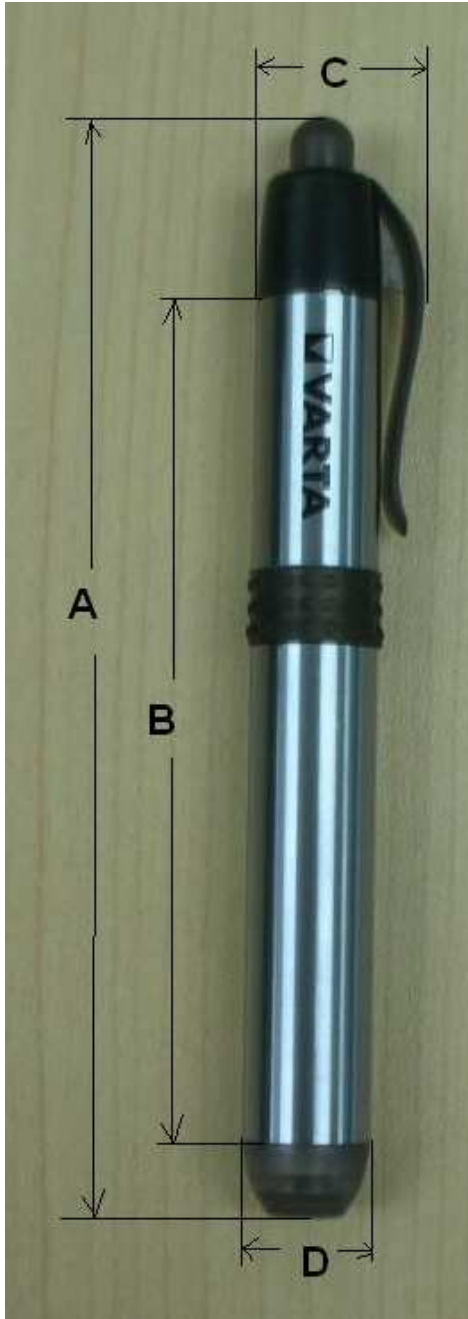

## LED Penlight 1AAA

**16611**

<b>Designation:</b>	<b>16611 101 421</b>
Battery Requirement:	1x AAA
Bulb required:	Keetat 5mm white LED
Luminous intensity:	3 lumens or 31 cd
Range:	11m (calculated distance at maximum luminous intensity with an illuminance of 0.25 lux)
Weight:	16g (without batteries)

<b>Material:</b>	PC (polycarbonate)
	Aluminum (anodized)
	ABS (Acrylonitrile Butadiene Styrene)
	TPR (Thermoplastic Rubber)
	PP (polypropylene)
	All contact parts made of bronze or steel
	Contact spring in the sealing end cap

<b>Dimensions (mm):</b>	<b>A</b>	<b>117</b>
	<b>B</b>	<b>88.8</b>
	<b>C</b>	<b>18.3</b>
	<b>D</b>	<b>13.6</b>

**Run Time: 15 hours (with VARTA alkaline battery)**

### Features (Technical)

- Push switch (on/off)
- Magnifier lens
- DC / DC regulator