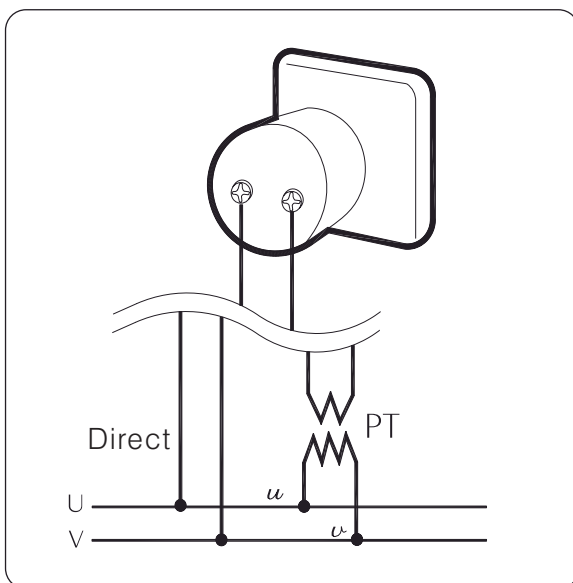

Ordering Information

ex) KAB-45 150V

KAB-11 600V

KAB-80 300V

SPECIFICATIONS

Type	KAB-45	KAB-50	KAB-60	KAB-68	KAB-80	KAB-81	KAB-08	KAB-11
Principle	→ 							
Accuracy	2.5% FS					1.5% FS		
Input	600V, 300V, 150V, 18V Etc							
With P.T	220, 380, 440, 3300, 6600, 13200, 22000, 22900/110V Etc							
Loss of Input	1VA	1VA	1VA	1VA	1VA	1VA	1VA	1VA
Weight	40g	50g	100g	110g	130g	140g	300g	400g

FOR CONNECTIONS

RED MARK METER

This meter can make the pointer for judging the proper direction to be moved right and left in the front part, and thus everyone can easily sense the normal operation status, and thus it is simple in the structure, is convenient to operate it, and is low and competitive in price.